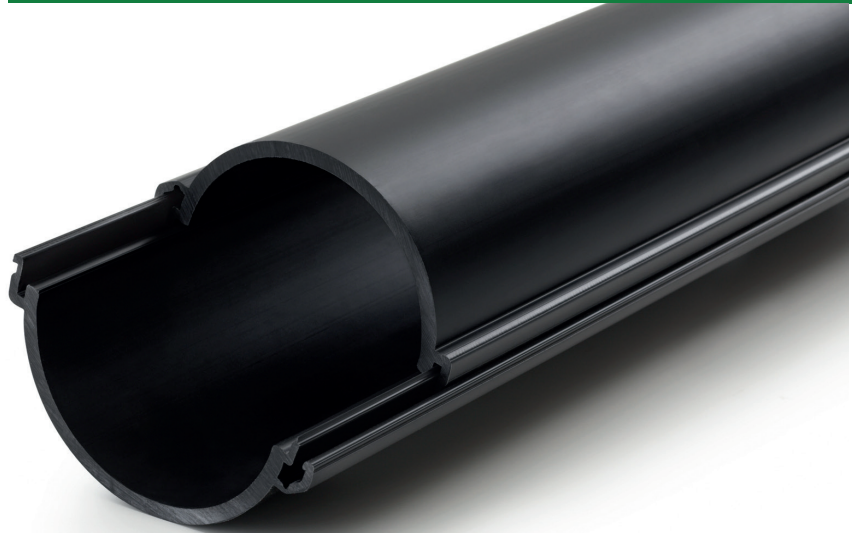

Z.I.S. SPEZIALBAUSTOFFE

Split pipes made of PE-HD with snap-on system

Standard design

Material	PE-HD
Locking system	snap-on locking
Colour	black
Length	3 m

Item designation	Outer diameter (mm)	Inner diameter (mm)	Wall thickness (mm)	Pallet contents (m)
RHS-R 50 x 4,0	58	50	4,0	330
RHS-R 75 x 4,0	83	75	4,0	180
RHS-R 100 x 5,0	110	100	5,0	162
RHS-R 110 x 5,0	120	110	5,0	144
RHS-R 141 x 9,5	160	141	9,5	72
RHS-R 172 x 14,0	200	172	14,0	90
RHS-R 195 x 15,0	225	195	15,0	90